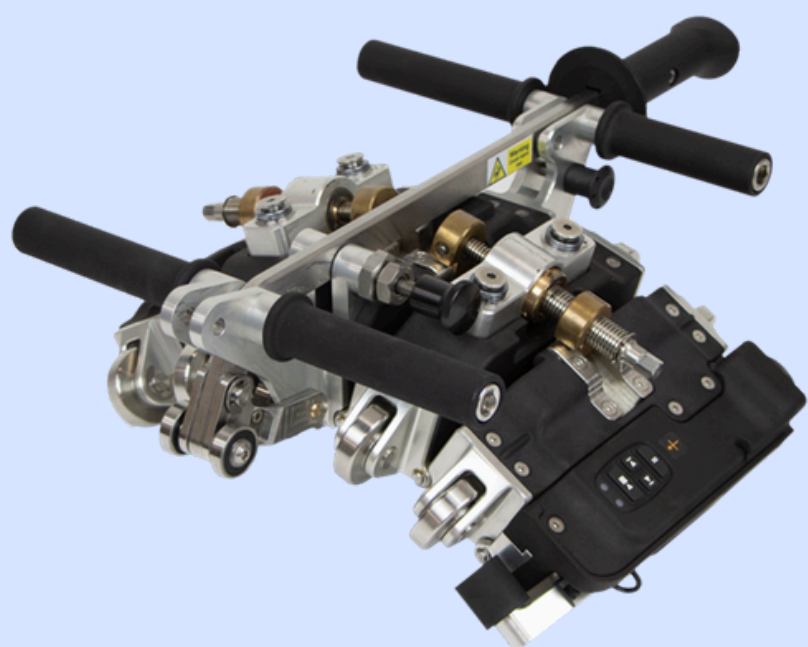

WeldHub

A Look At Our Featured Product Listings

Olympus Omniscan
MX21664 P2

RM 2000 10 HW
Robotic Arm

XIR-1800 SWIR
Thermal Camera

Olympus IPLEX GX
420 Videoscope

EddyFi Pipescan
HD 127xFLAT

Thermo Niton XL3t
980 Gold+