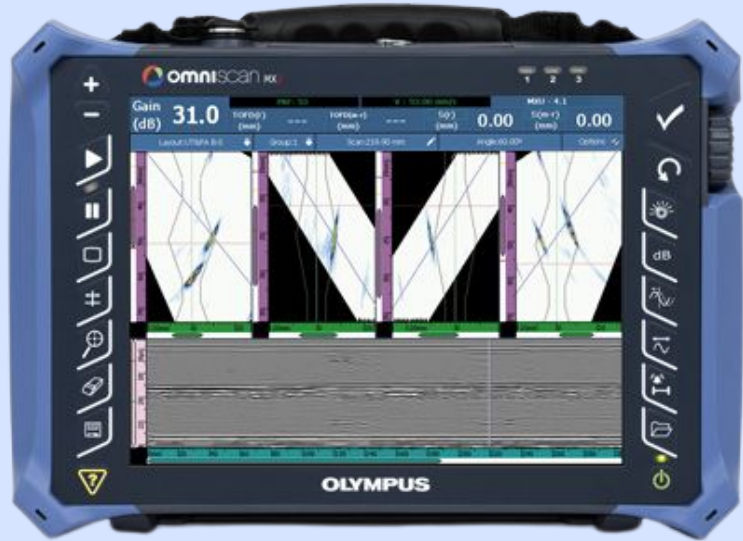

WeldHub

A Look At Our Featured Product Listings

Olympus Omniscan
MX21664 P2

RM 2000 10 HW
Robotic Arm

XIR-1800 SWIR
Thermal Camera

Olympus IPLEX GX
420 Videoscope

EddyFi Pipescan
HD 127xFLAT

Thermo Niton XL3t
980 Gold+